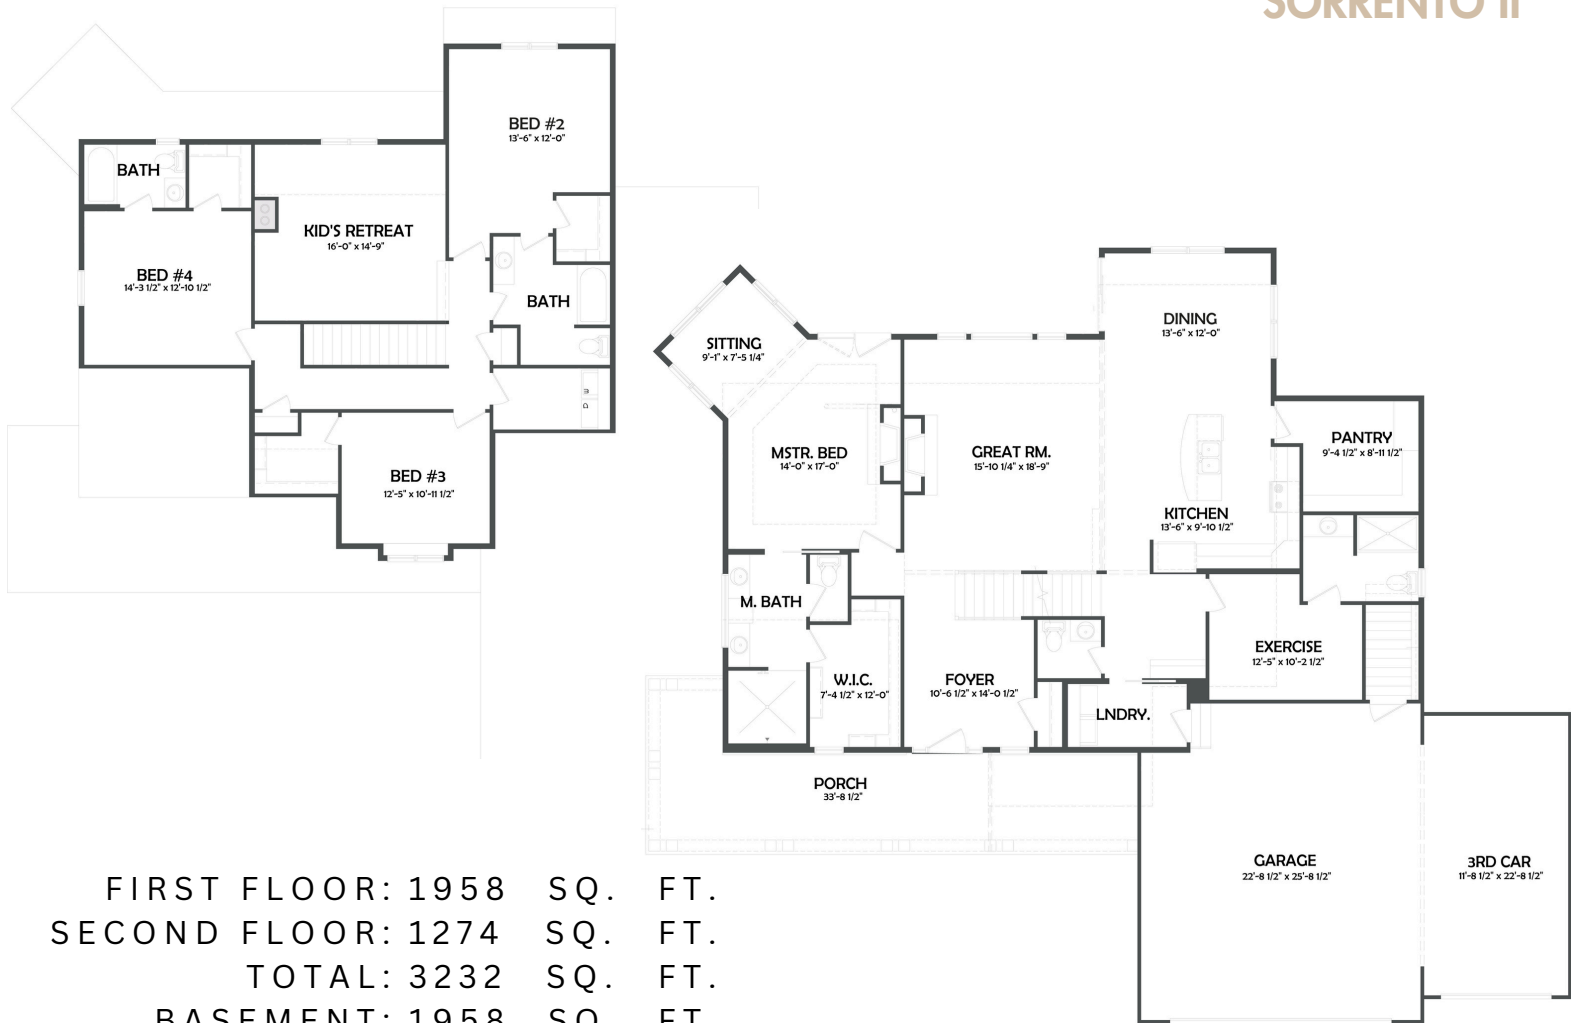

# SORRENTO II

**S**TARKS  
*Signature Homes*

FIRST FLOOR: 1958 SQ. FT.  
 SECOND FLOOR: 1274 SQ. FT.  
 TOTAL: 3232 SQ. FT.  
 BASEMENT: 1958 SQ. FT.  
 GARAGE: 868 SQ. FT.  
 PORCH: 354 SQ. FT.

4 BEDROOMS

4.5 BATHROOMS

3 CAR GARAGE

3232 SQ. FT

This spacious two-story home spans 3,232 square feet and features four bedrooms and 4.5 bathrooms. Highlights include a kids' retreat, a pantry, and an exercise room. The open floor plan is complemented by a three-car garage, making this home both functional and ideal for family living.