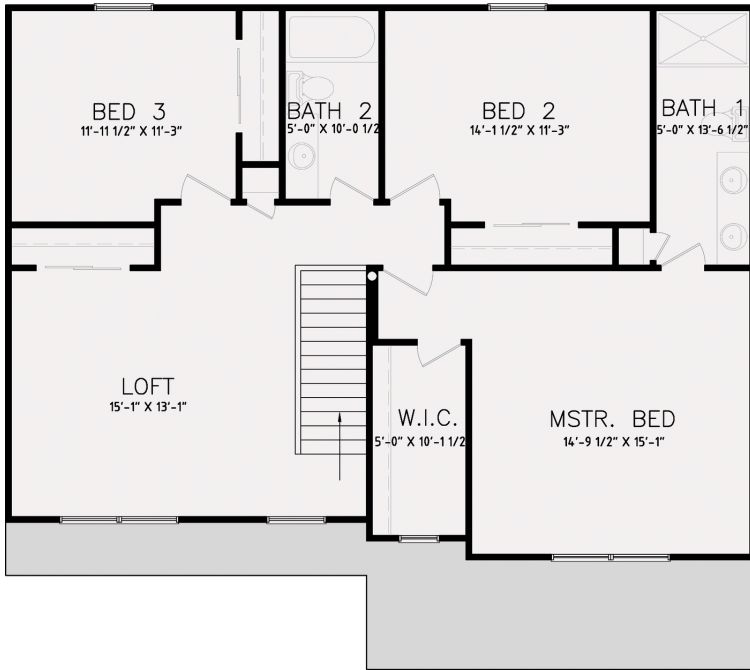

# HAMILTON II

**FIRST FLOOR: 767 SQ. FT.**  
**SECOND FLOOR: 1097 SQ. FT.**  
**TOTAL: 1864 SQ. FT.**  
**GARAGE: 449 SQ. FT.**  
**PORCH: 96 SQ. FT.**

**3 BEDROOMS**

**2.5 BATHROOMS**

**2 CAR GARAGE**

**1864 SQ. FT**

This charming two-story home features three bedrooms, 2.5 bathrooms, and a dedicated study with double doors off the foyer. The spacious layout includes a great room with a fireplace, perfect for family gatherings. A two-car garage provides ample storage and parking.