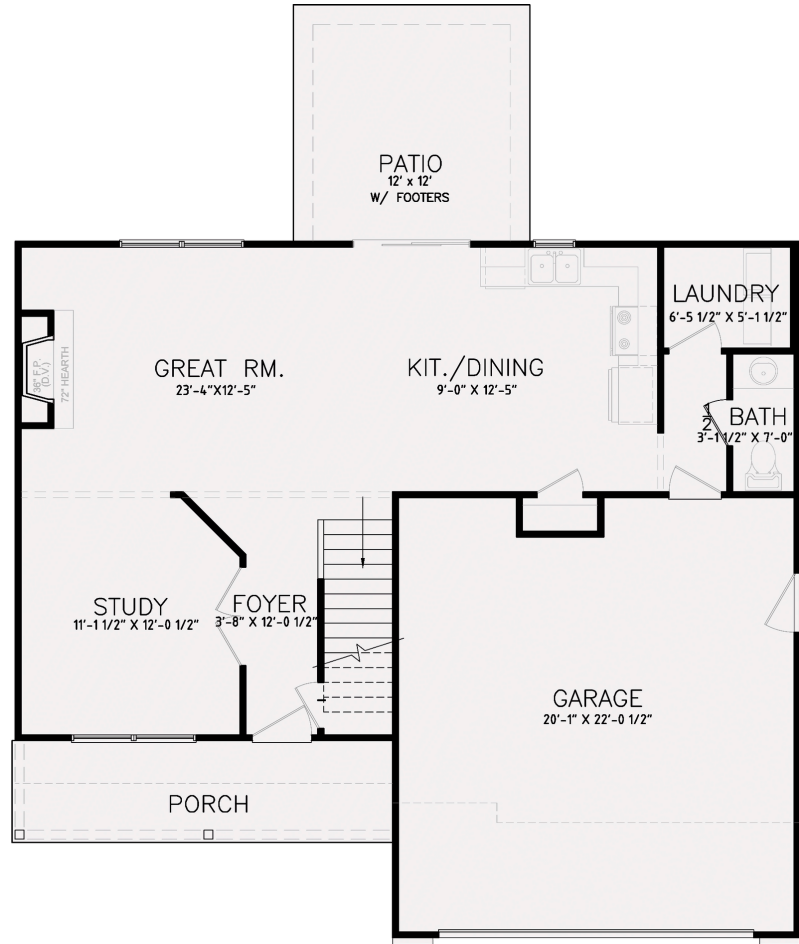

# HAMILTON II

**S**TARKS  
*Signature Homes*

# HAMILTON II

**FIRST FLOOR: 767 SQ. FT.**  
**SECOND FLOOR: 1097 SQ. FT.**  
**TOTAL: 1864 SQ. FT.**  
**GARAGE: 449 SQ. FT.**  
**PORCH: 96 SQ. FT.**

**3 BEDROOMS**

**2.5 BATHROOMS**

**2 CAR GARAGE**

**1864 SQ. FT**

This charming two-story home features three bedrooms, 2.5 bathrooms, and a dedicated study with double doors off the foyer. The spacious layout includes a great room with a fireplace, perfect for family gatherings. A two-car garage provides ample storage and parking.