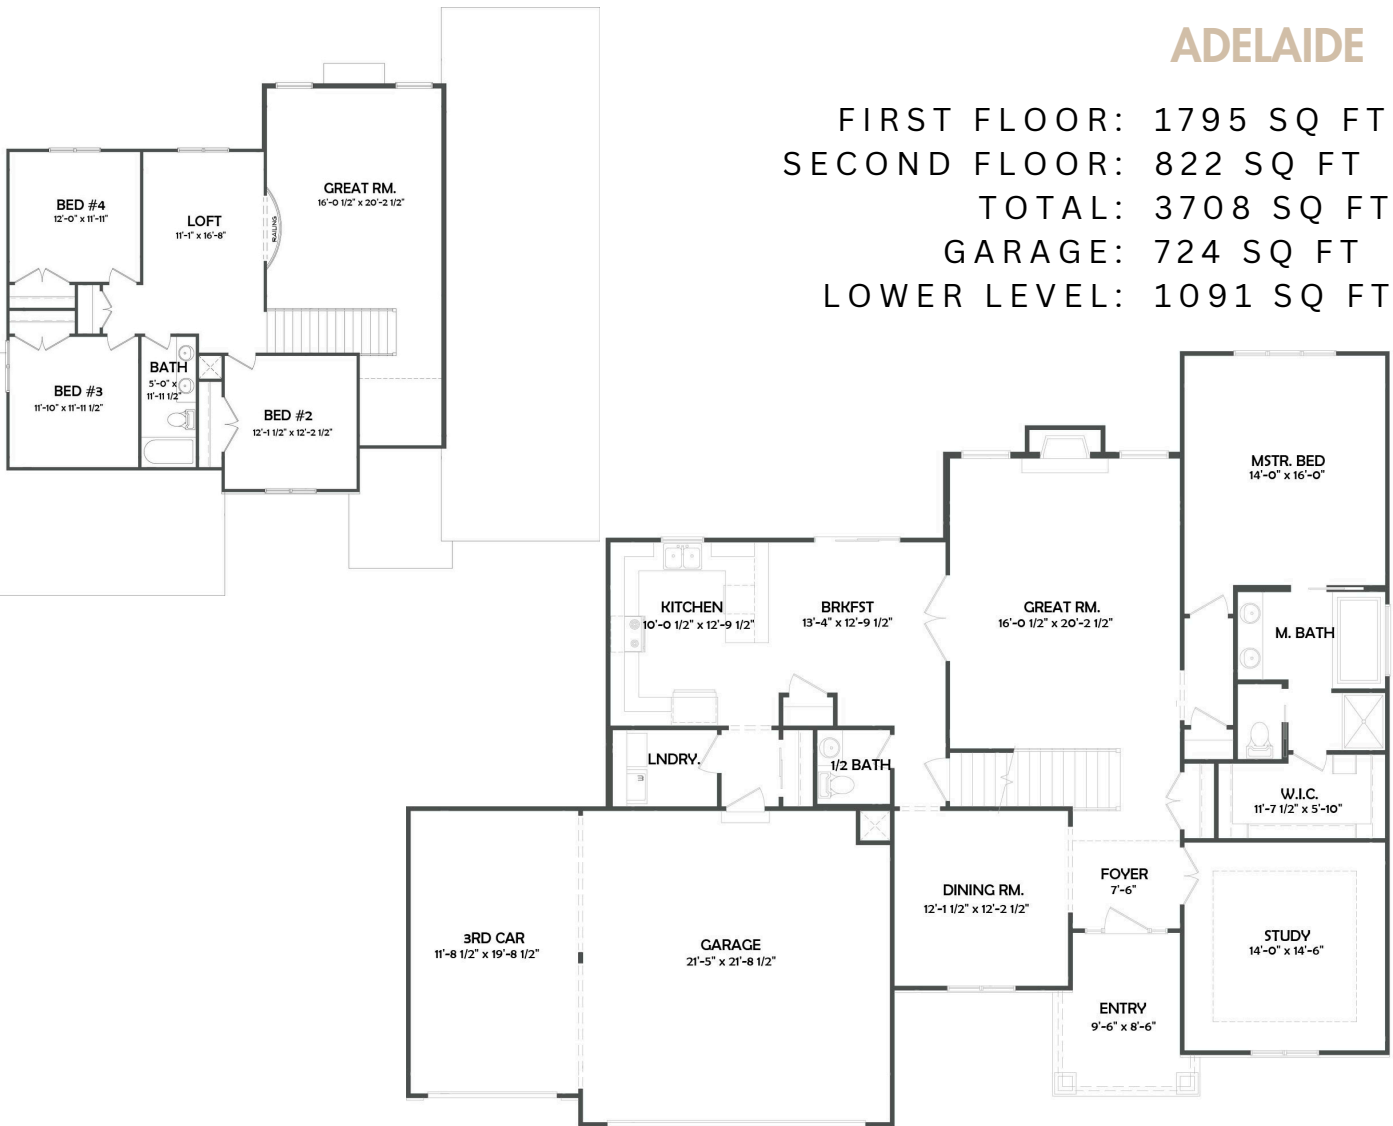

ADELAIDE

STARKS
Signature Homes

ADELAIDE

FIRST FLOOR: 1795 SQ FT
SECOND FLOOR: 822 SQ FT
TOTAL: 3708 SQ FT
GARAGE: 724 SQ FT
LOWER LEVEL: 1091 SQ FT

4 BEDROOMS

2.5 BATHROOMS

3 CAR GARAGE

3708 SQ.FT

This elegant two-story home spans 3,708 square feet and includes four spacious bedrooms, 2.5 bathrooms, and a dedicated study. The main level features an eat-in kitchen and a separate dining room, perfect for both casual and formal dining. A three-car garage offers ample space for vehicles and storage, making this a versatile and accommodating home for any family.