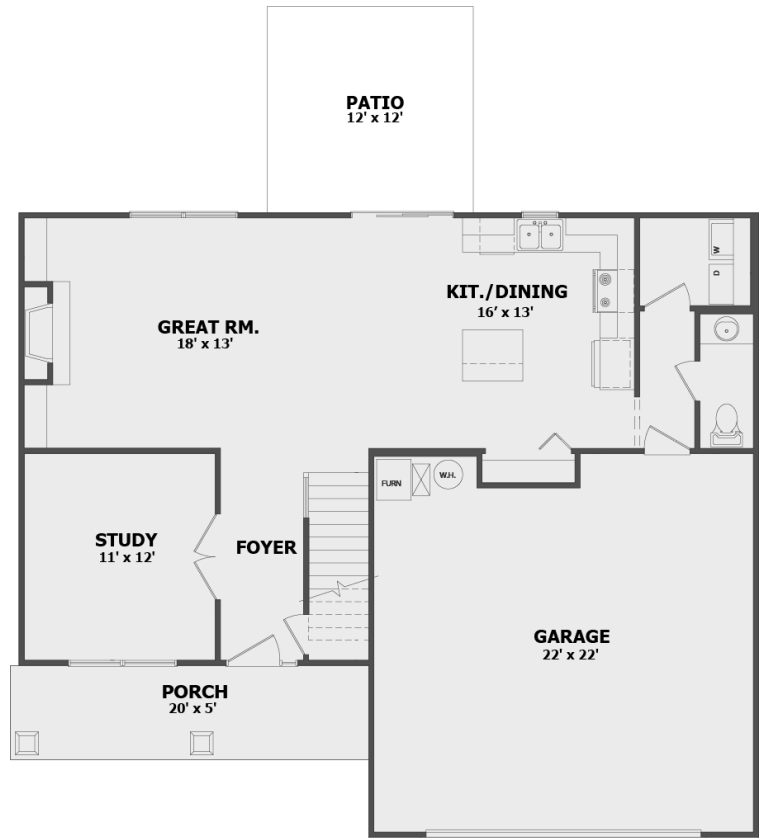

# BISSONNETTE

**S**TARKS  
*Signature Homes*

FIRST FLOOR: 869 SQ. FT.  
 SECOND FLOOR: 1023 SQ. FT.  
 TOTAL: 1892 SQ. FT.  
 GARAGE: 490 SQ. FT.  
 PORCH: 102 SQ. FT.

3 BEDROOMS

2.5 BATHROOMS

2 CAR GARAGE

1892 SQ. FT

This charming home features a spacious two-car garage, a study, an open concept kitchen/dining area flowing into a large living space. It includes three bedrooms, with a master suite and one shared bathroom, plus an extra half-bath for guests.