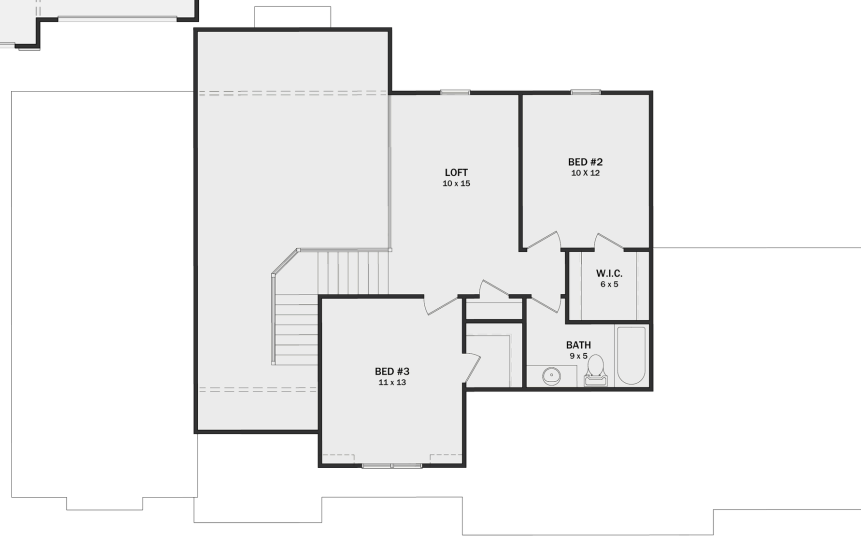

# BRADFORD

**S**TARKS  
*Signature Homes*

FIRST FLOOR: 1468 SQ. FT.  
 SECOND FLOOR: 606 SQ. FT.  
 TOTAL: 2074 SQ. FT.  
 BASEMENT: 1456 SQ. FT.  
 GARAGE: 686 SQ. FT.  
 PORCH: 100 SQ. FT.

4 BEDROOMS

3.5 BATHROOMS

3 CAR GARAGE

3530 SQ. FT

This spacious two-story home features four bedrooms, 3.5 bathrooms, and a three-car garage. The first-floor master suite includes his and her closets and an en suite bathroom. Additional highlights include a basement for extra storage and living space, making this home perfect for family living.