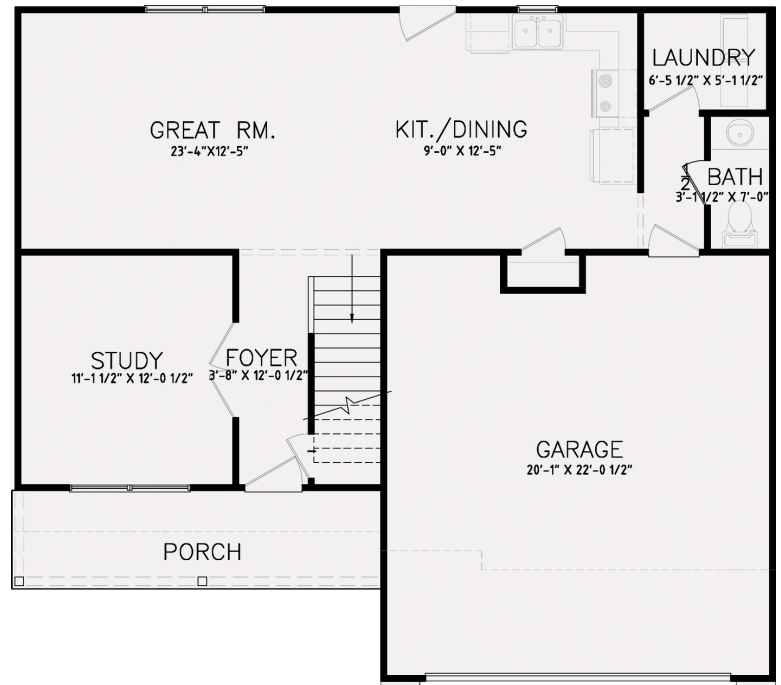

HAMILTON I

STARKS
Signature Homes

FIRST FLOOR: 767 SQ. FT.
 SECOND FLOOR: 1097 SQ. FT.
 TOTAL: 1864 SQ. FT.
 GARAGE: 449 SQ. FT.
 PORCH: 96 SQ. FT.

4 BEDROOMS

2.5 BATHROOMS

2 CAR GARAGE

1864 SQ. FT

This charming two-story home features three bedrooms, 2.5 bathrooms, and a dedicated study with double doors off the foyer. The spacious layout includes a great room with a fireplace, perfect for family gatherings. A two-car garage provides ample storage and parking.