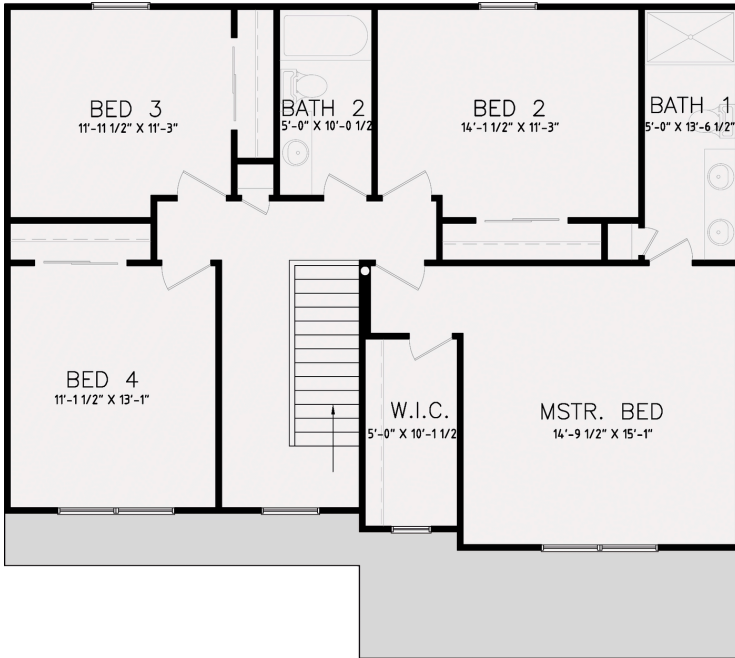

HAMILTON I

STARKS
Signature Homes

FIRST FLOOR: 767 SQ. FT.
 SECOND FLOOR: 1097 SQ. FT.
 TOTAL: 1864 SQ. FT.
 GARAGE: 449 SQ. FT.
 PORCH: 96 SQ. FT.

4 BEDROOMS

2.5 BATHROOMS

2 CAR GARAGE

1864 SQ. FT

This charming two-story home features three bedrooms, 2.5 bathrooms, and a dedicated study with double doors off the foyer. The spacious layout includes a great room with a fireplace, perfect for family gatherings. A two-car garage provides ample storage and parking.