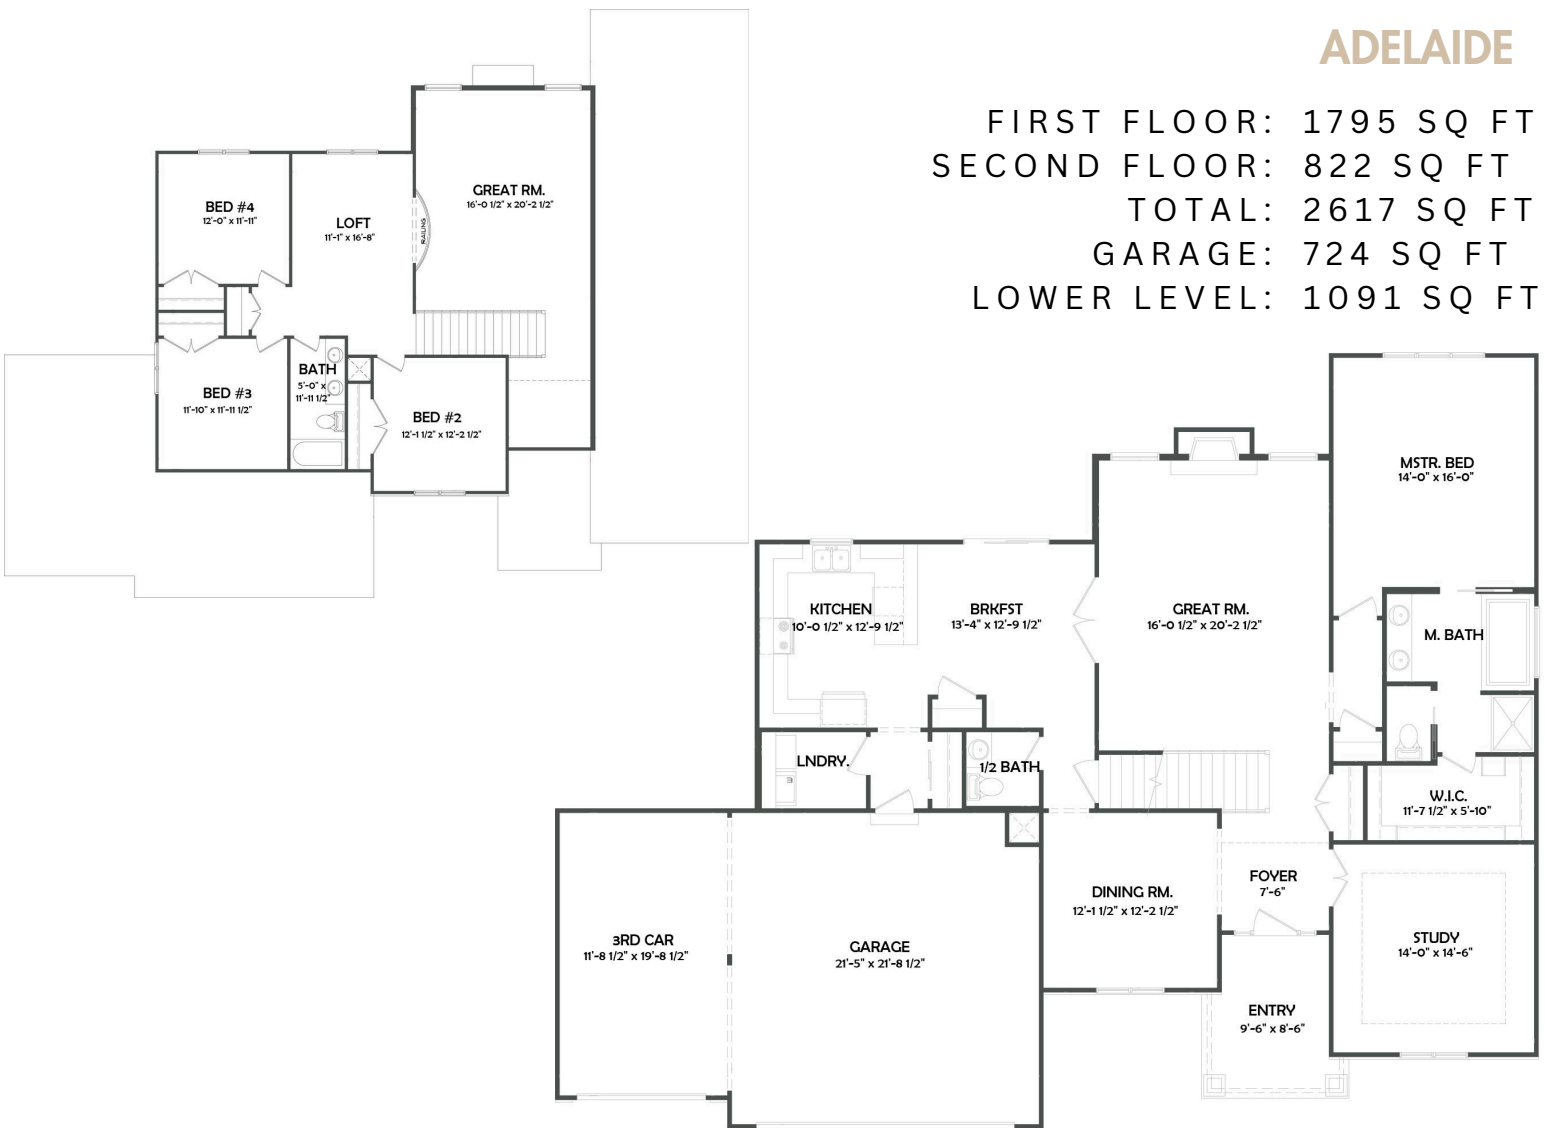

ADELAIDE

STARKS
Signature Homes

ADELAIDE

FIRST FLOOR: 1795 SQ FT
SECOND FLOOR: 822 SQ FT
TOTAL: 2617 SQ FT
GARAGE: 724 SQ FT
LOWER LEVEL: 1091 SQ FT

4 BEDROOMS

2.5 BATHROOMS

3 CAR GARAGE

2617 SQ.FT

This elegant two-story home spans 2,617 square feet and includes four spacious bedrooms, 2.5 bathrooms, and a dedicated study. The main level features an eat-in kitchen and a separate dining room, perfect for both casual and formal dining. A three-car garage offers ample space for vehicles and storage, making this a versatile and accommodating home for any family.